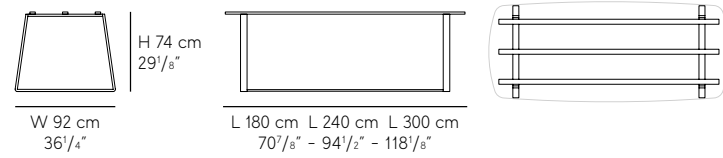

BASES available in textured black and textured anthracite