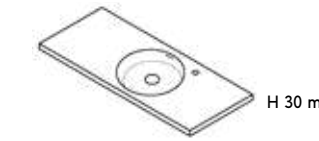

H 12 mm

H 30 mm

H 120 mm

Circular Basin
Vasca Circolare

H 12 mm

H 30 mm

H 120 mm

DIMENSIONS / Dimensioni