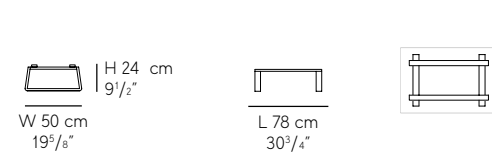

BASES available in textured black and textured anthracite