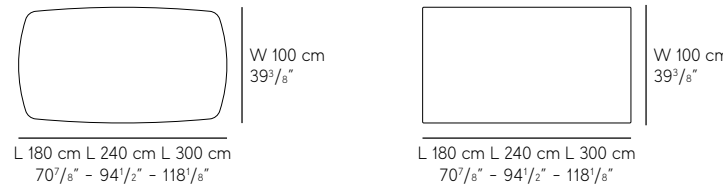

TECHNICAL SPECIFICATIONS

Tables

Brooklyn 75 Dining Tables

BASES available in textured black and textured anthracite

TOPS 12 mm

Incontro 75 Dining Tables

BASES available in textured black and textured anthracite