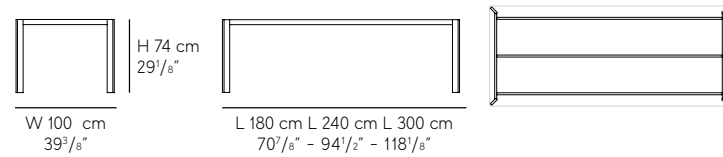

TECHNICAL SPECIFICATIONS

Tables

Brooklyn 75 Dining Tables

BASES available in textured black and textured anthracite

TOPS 12 mm

Incontro 75 Dining Tables

BASES available in textured black and textured anthracite