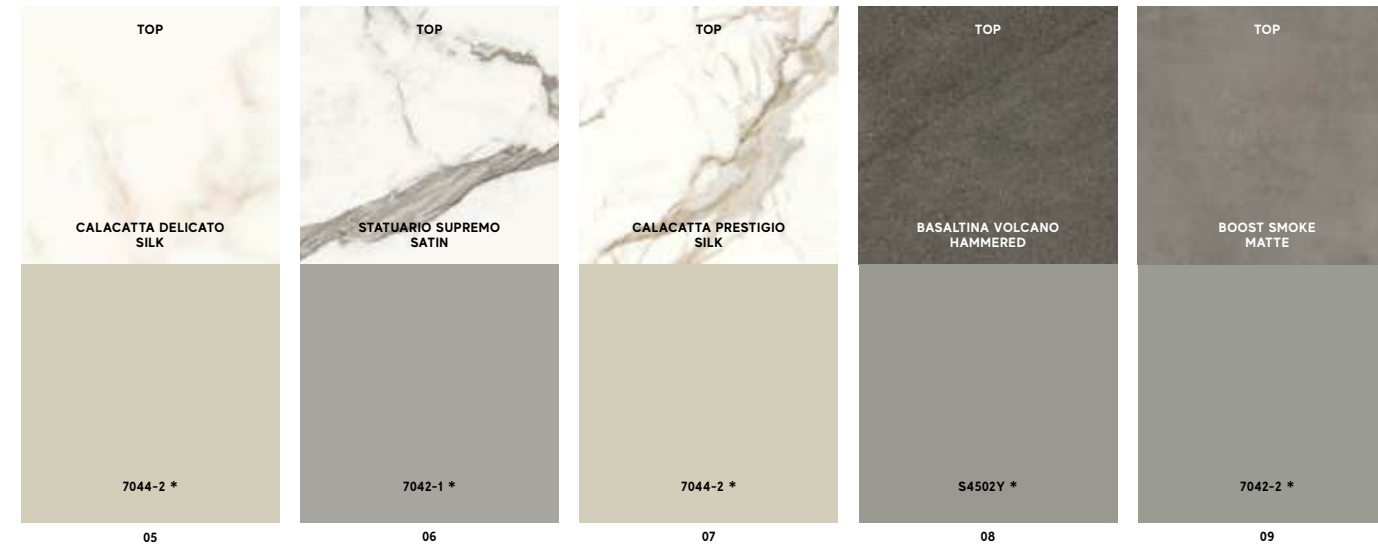

DRAWER UNIT COLORS

* Matte laquered MDF casing.

BATHROOM FURNITURE

ESSENZA

- MONO - Single Sink
- DUO - Twin Sink
- BLOCK - Free-Standing
- UP - Sit-on basin
- LEVEL - Top
- THIN - Shelf

EVOLUZIONE

- MONO - Single Sink
- DUO - Twin Sink
- BLOCK - Free-Standing

BUILT-IN ELEMENTS

- MONO - Built-in Single Sink
- DUO - Built-in Twin Sink
- TAYLOR MADE VANITY UNITS

DIALOGO

- Designer Sink and drawer Unit
- Design Sinks and drawer Units

TECHNICAL SPECIFICATIONS

TABLES