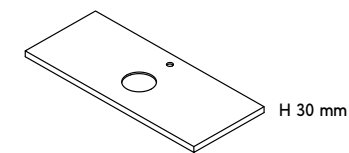

Essenza - Technical Specifications

BLOCK Free-Standing

Enveloped Bottom Basin Vasca 4 Falde

without Faucet hole
senza foro miscelatore
D 45 mm

with Faucet hole
con foro miscelatore
D 50 mm

H 85 mm

H 85 mm

Flat Basin Vasca Piatta

without Faucet hole
senza foro miscelatore
D 45 mm

with Faucet hole
con foro miscelatore
D 50 mm

H 85 mm

H 85 mm

Sloped Basin Vasca Inclinata

without Faucet hole
senza foro miscelatore
D 45 mm

with Faucet hole
con foro miscelatore
D 50 mm

H 85 mm

H 85 mm

DIMENSIONS / Dimensioni

Enveloped bottom sink available lengths / Lunghezze disponibili per lavabo a 4 Falde

Length 65 cm (25 3/4") / Lunghezza 65 cm (25 3/4")
Length 85 cm (33 1/2") / Lunghezza 85 cm (33 1/2")
Length 105 cm (41 3/8") / Lunghezza 105 cm (41 3/8")

Flat basin sink and Sloped basin sink available length

Lunghezza disponibile per lavabo con vasca Inclinata e vasca Piatta
Length 65 cm (25 3/8") / Lunghezza 65 cm (25 3/8")

Depth 45 cm (17 3/4") without Faucet hole / Profondità 45 cm (17 3/4") senza foro miscelatore
Depth 50 cm (19 5/8") with Faucet hole / Profondità 50 cm (19 5/8") con foro miscelatore
Height 85 cm (33 1/2") / Altezza 85 cm (33 1/2")

STRUCTURE / Struttura

Reinforcement: continuous panel / Rinforzo: pannello continuo

No Brackets / No staffe

Bottom tiling is not provided / Non è previsto il rivestimento inferiore

Enclosed sink back accessible through a hatch with a magnetic door

Retro lavabo chiuso ed accessibile tramite botola con sportello magnetico

BASIN / Vasca

Stainless steel, coated with porcelain tiling / Acciaio inossidabile, rivestita in gres porcellanato

Enveloped bottom basin dimensions / Dimensioni vasca a 4 Falde

M 55x34x10 cm (21 3/4" x 13 3/8" x 3 7/8")
L 75x34x10 cm (29 1/2" x 13 3/8" x 3 7/8")
XL 95x34x10 cm (37 3/8" x 13 3/8" x 3 7/8")