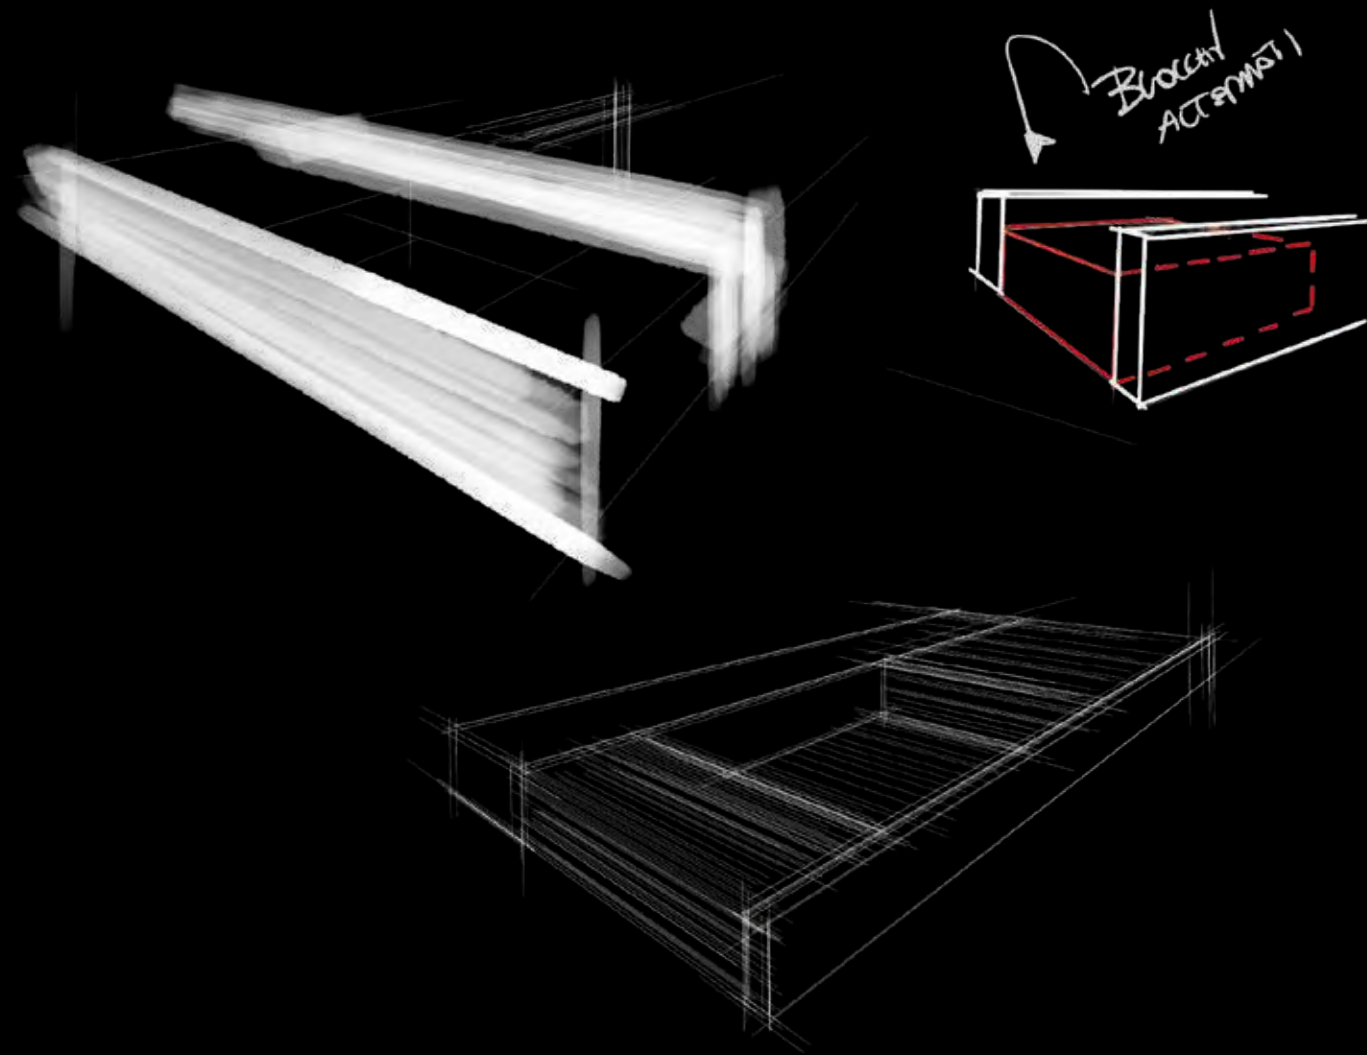

in collaboration with Mario Ferrarini
Colors and finishes interact in pairs in an exclusive design collection.

◆ Designer Sink | a unique masterpiece

◆ Design Sinks

Mario Ferrarini

reddot winner 2022

DIALOGO