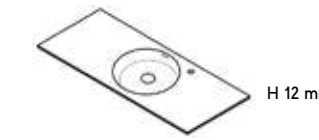

H 12 mm

H 30 mm

H 120 mm

Circular Basin
Vasca Circolare

H 12 mm

H 30 mm

H 120 mm

DIMENSIONS / Dimensioni