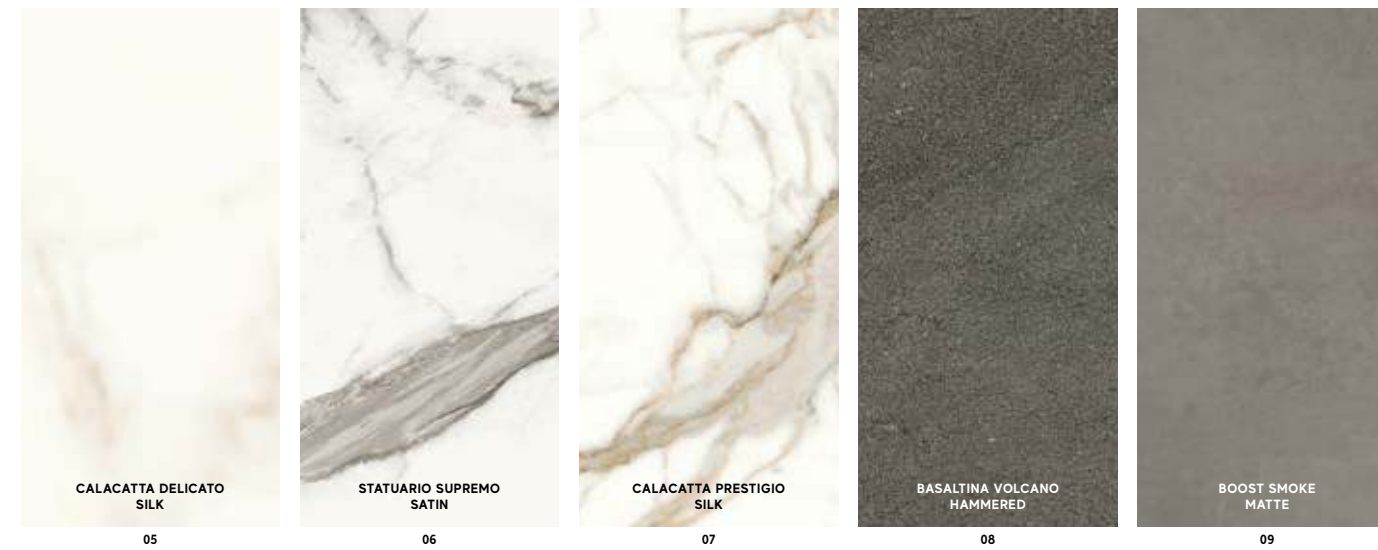

SINK COLORS

DRAWER UNIT COLORS

* Matte laquered MDF casing.

BATHROOM FURNITURE

ESSENZA

- MONO - Single Sink
- DUO - Twin Sink
- BLOCK - Free-Standing
- UP - Sit-on basin
- LEVEL - Top
- THIN - Shelf

EVOLUZIONE