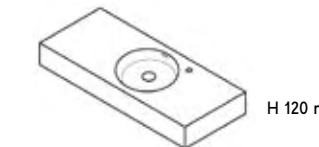

H 12 mm

H 30 mm

H 120 mm

Circular Basin
Vasca Circolare

H 12 mm

H 30 mm

H 120 mm

DIMENSIONS / Dimensioni