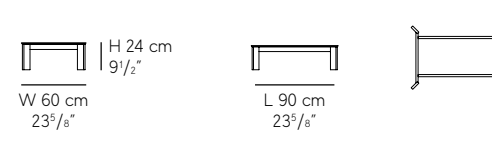

TOPS 12 mm

Brooklyn 25 Coffee Tables

BASES available in textured black and textured anthracite

TOPS 12 mm

Incontro 25 Coffee Tables

BASES available in textured black and textured anthracite

TOPS 12 mm

Manhattan Hospitality Tables