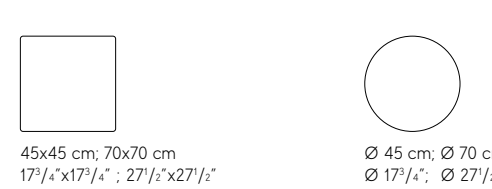

Tables

Brooklyn 75 Dining Tables

BASES available in textured black and textured anthracite

TOPS 12 mm

Incontro 75 Dining Tables

BASES available in textured black and textured anthracite

TOPS 12 mm

Brooklyn 25 Coffee Tables

BASES available in textured black and textured anthracite

TOPS 12 mm

Incontro 25 Coffee Tables

BASES available in textured black and textured anthracite

TOPS 12 mm

Manhattan Hospitality Tables

BASES available in textured black and customized

TOPS 12 mm

Cosmopolitan Hospitality Tables

BASES available in textured black and customized

TOPS 12 mm

Contatto Side Table

BASES available in textured black and chromed

TOPS 12 mm