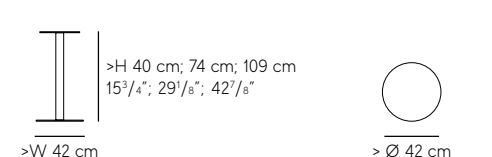

BASES available in textured black and customized

TOPS 12 mm

Cosmopolitan Hospitality Tables

BASES available in textured black and customized

TOPS 12 mm

Contatto Side Table

BASES available in textured black and chromed