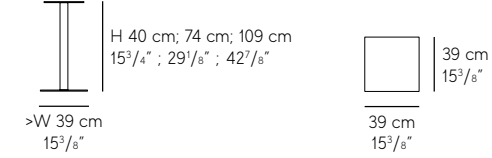

BASES available in textured black and customized