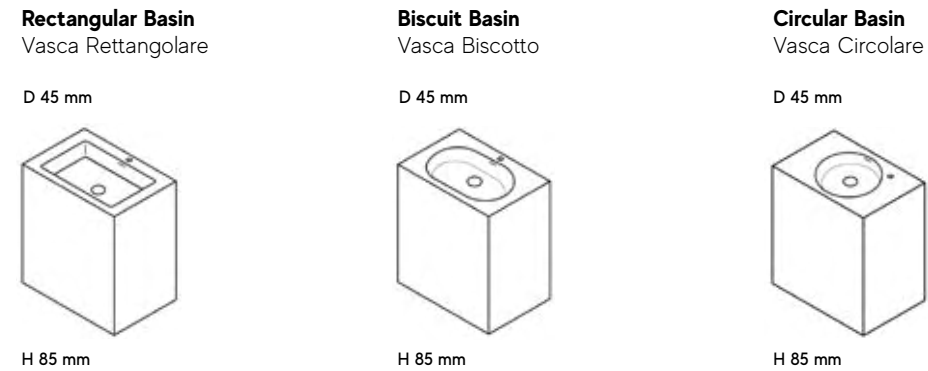

BLOCK Free-standing

DIMENSIONS / Dimensioni
Length 65 cm (25 5/8") / Lunghezza 65 cm (25 5/8")
Depth 45 cm (17 3/4") with Faucet hole / Profondità 45 cm (17 3/4") con foro miscelatore
Height 85 cm (33 1/2") / Altezza 85 cm (33 1/2")

STRUCTURE / Struttura
Reinforcement: continuous panel / Rinforzo: pannello continuo
No Brackets / No staffe
Bottom tiling is not provided / Non è previsto il rivestimento inferiore
Enclosed sink back accessible through a hatch with a magnetic door
Retro lavabo chiuso ed accessibile tramite botola con sportello magnetico

BASIN / Vasca
Solid 100% acrylic-based surfaces / Solid surface a base acrilica pura

BASIN MODELS
Rectangular basin Dimensions / Dimensioni vasca Rettangolare
50x30x10 cm (19 5/8" x 11 3/4" x 3 7/8")
Biscuit basin Dimensions / Dimensione vasca Biscotto
50x30x10 cm (19 5/8" x 11 3/4" x 3 7/8")
Circular basin Dimensions / Dimensione vasca Circolare
Ø35 cm (13 3/4")

BASIN COLORS
All Basin models are available in 3 colors: Matte White, Matte Taupe and Matte Grey
Tutti i modelli di vasca sono disponibili in tre colori: Bianco opaco, Tortora opaco e Grigio opaco

FURTHER TECHNICAL DETAILS / Altri dettagli tecnici
Faucet hole diameter: Ø 35 mm (1 3/8") / Diametro del foro rubinetto: Ø 35 mm (1 3/8")
Overflow system included / kit troppopieno incluso
Drain hole diameter: 1 1/4" (drain not included) / Diametro piletta: 1 1/4" (piletta non inclusa)

STARTING SLABS / Fondi di partenza
Thickness 6 mm (1/4") or 9 mm (3/8") or 12 mm (4 3/4")
Spessore 6 mm (1/4") o 9 mm (3/8") o 12 mm (4 3/4")

Free-Standing	BASIN FINISHING COLORE VASCA		
	Matte White Bianco opaco	Taupe Tortora	Grey Grigio
Rectangular Rettangolare	•	•	•
Biscuit Biscotto	•	•	•
Circular Circolare	•	•	•

ESSENZA

- MONO - Single Sink
- DUO - Twin Sink
- BLOCK - Free-Standing
- UP - Sit-on basin
- LEVEL - Top
- THIN - Shelf

EVOLUZIONE

- MONO - Single Sink
- DUO - Twin Sink
- BLOCK - Free-Standing

BUILT-IN ELEMENTS

- MONO - Built-in Single Sink
- DUO - Built-in Twin Sink
- TAYLOR MADE VANITY UNITS

DIALOGO

- Designer Sink and drawer Unit
- Design Sinks and drawer Units

TECHNICAL SPECIFICATIONS

TABLES