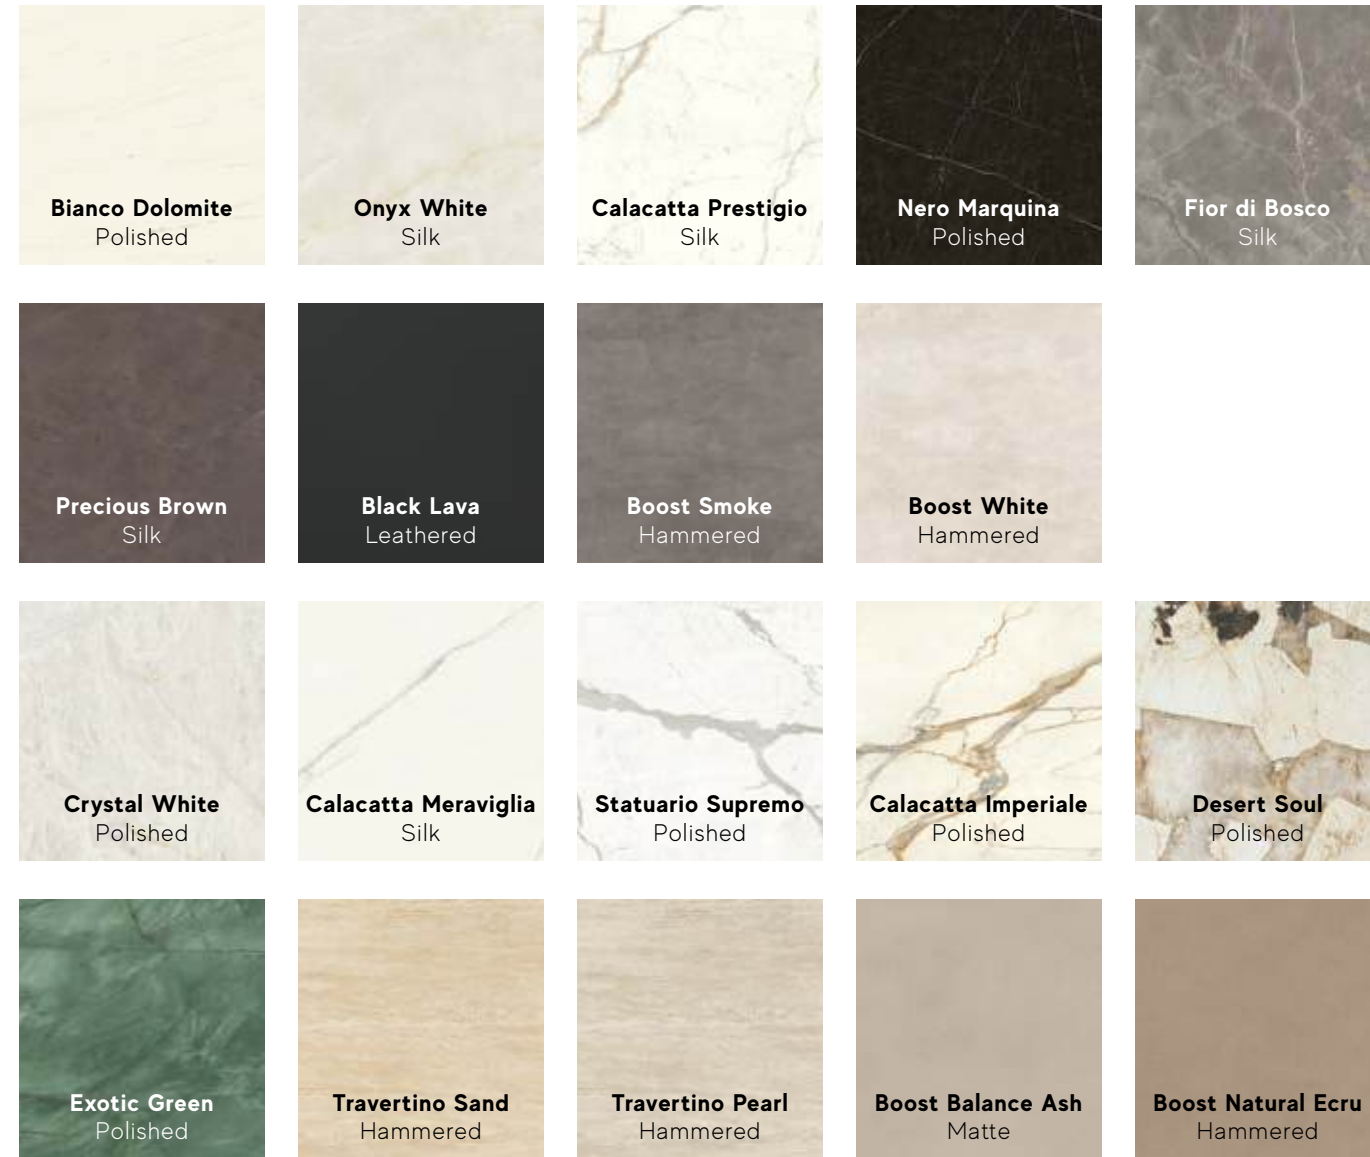

Top Colors

Porcelain tile colors and finishes