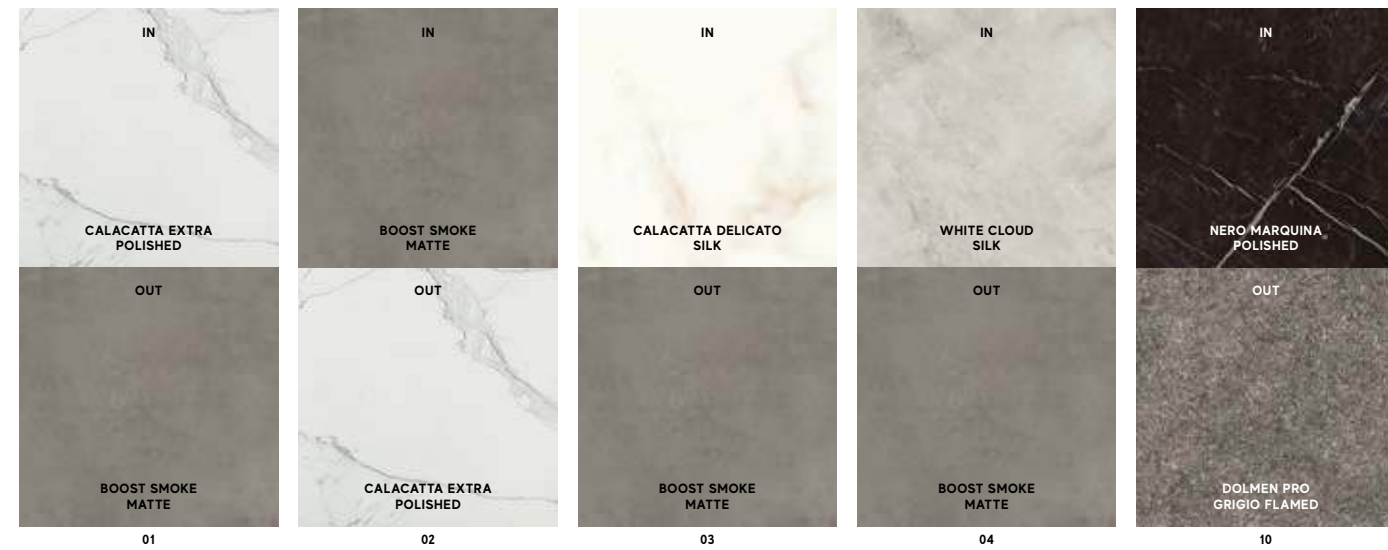

SINK COLORS