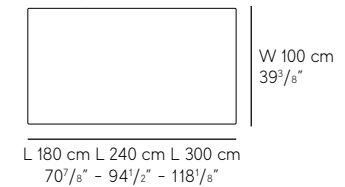

Tables

Brooklyn 75 Dining Tables

BASES available in textured black and textured anthracite

TOPS 12 mm

Incontro 75 Dining Tables

BASES available in textured black and textured anthracite

TOPS 12 mm

Brooklyn 25 Coffee Tables

BASES available in textured black and textured anthracite

TOPS 12 mm

Incontro 25 Coffee Tables

BASES available in textured black and textured anthracite

TOPS 12 mm

Manhattan Hospitality Tables

BASES available in textured black and customized

TOPS 12 mm

Cosmopolitan Hospitality Tables

BASES available in textured black and customized

TOPS 12 mm

Contatto Side Table

BASES available in textured black and chromed

TOPS 12 mm