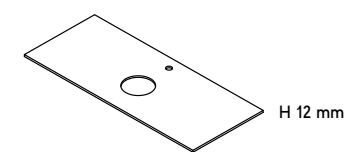

LEVEL Top

For Single Basin (Non Included) Per Catino Singolo (Non Incluso)

H 12 mm